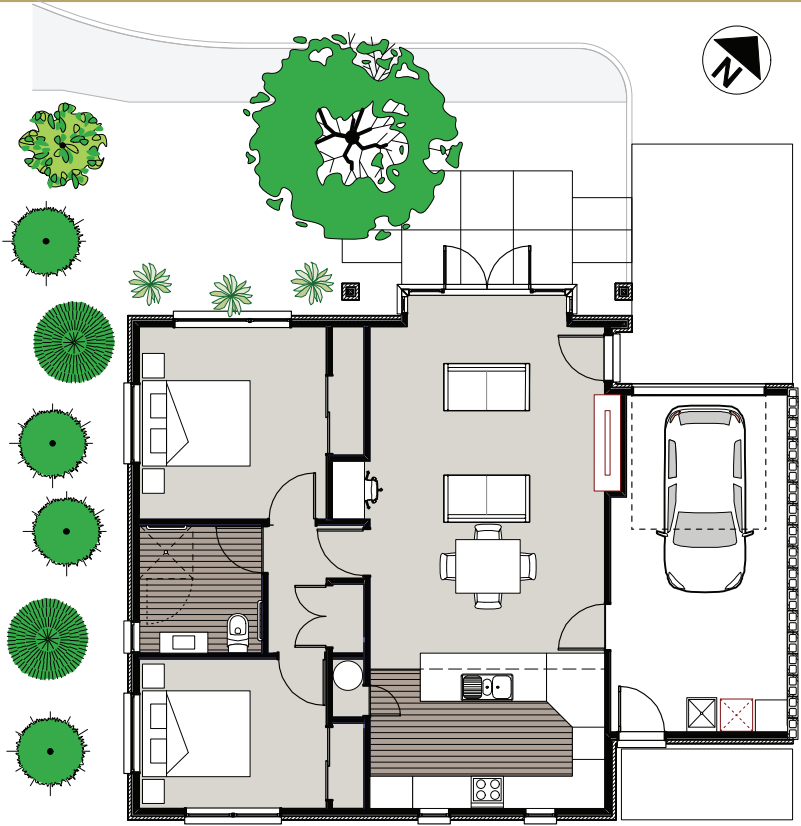

Two Bedroom Villa

Room Sizes

Living/Dining	4.4x6.1m
Kitchen	4.4x2.9m
Bathroom	2.3x2.4m
Bedroom1	3.5x3.6m
Bedroom2	3.5x2.8m
Garage	3.3x6.3m
<u>TotalFloorArea</u> =	<u>110.0m²</u>

Two Bedroom Villa

Room Sizes

Living Dining	4.4x 6.1m
Kitchen	4.4x 2.9m
Bathroom	2.3x 2.4m
Bedroom1	3.5x 3.6m
Bedroom2	3.5x 2.8m
Garage	3.3x 6.3m
<u>TotalFloorArea</u> =	<u>110.0m²</u>